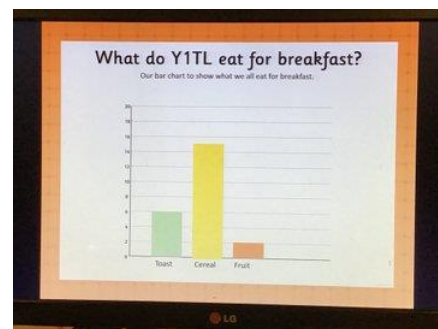

Science in action

'Never settle for less than your best'

Jesus said, 'I am the light of the world. Whoever follows Me will not walk in darkness, but will have the light of life.' John 8:12